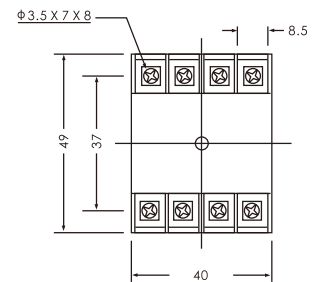

P3G-08

P3G-08E