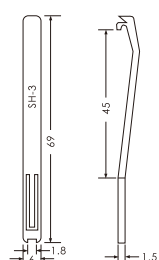

Flush Mounting Adapter
Y-57

Y-57H

PS-3S, PS-4S, PS-5S 3, 4, 5 Pin Electrode Holder

3 Hole Electrode Rod Separator
SUSQ-3

5 Hole Electrode Rod Separator
SUSQ-5

SL-6 Stainless

PS-3C Electrode Rod Coupling(Screw)

T3WC Dust Cover T3WS Soft Dust Cover

48C Dust Cover 48S Soft Dust Cover

Leaf Hold-Down Spring

SH-3

Y92H-3

Y92H-4

Y type to N type convert

N-3TB