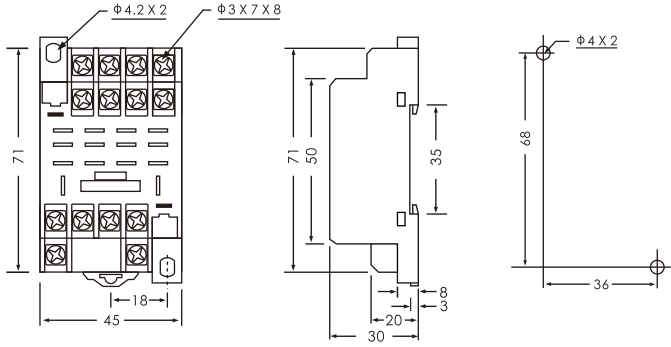

PF113A

PF113A-E

PTF14A

PTF14A-E

Y-20 Flush Mounting Adapter

Y-40 Flush Mounting Adapter

Y-50 Flush Mounting Adapter

AL-35 Aluminium DIN Rail