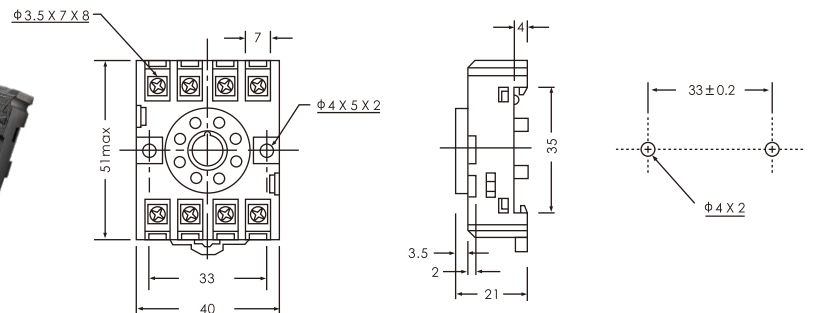

PF083A

PF083A-E