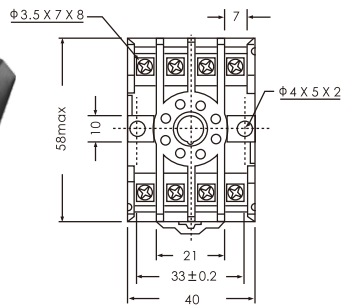

PF085A

PF085A-E