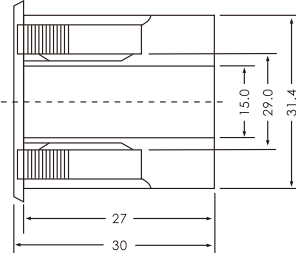

PF113A

PF113A-E

PTF14A

PTF14A-E

Y-20 Flush Mounting Adapter

Y-40 Flush Mounting Adapter

Y-50 Flush Mounting Adapter

AL-35 Aluminium DIN Rail

Flush Mounting Adapter
Y-57

Y-57H

PS-3S, PS-4S, PS-5S 3, 4, 5 Pin Electrode Holder

3 Hole Electrode Rod Separator
SUSQ-3

5 Hole Electrode Rod Separator
SUSQ-5

SL-6 Stainless

PS-3C Electrode Rod Coupling(Screw)