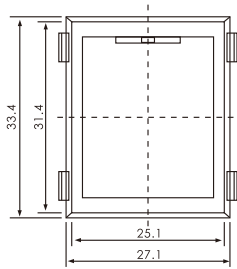

PF113A

PF113A-E

PTF14A

PTF14A-E

Y-20 Flush Mounting Adapter

Y-40 Flush Mounting Adapter

Y-50 Flush Mounting Adapter

AL-35 Aluminium DIN Rail