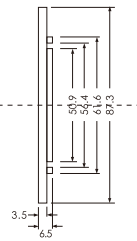

PF113A

PF113A-E

PTF14A

PTF14A-E

Y-20 Flush Mounting Adapter

Y-40 Flush Mounting Adapter

Y-50 Flush Mounting Adapter

AL-35 Aluminium DIN Rail

Flush Mounting Adapter
Y-57

Y-57H

PS-3S, PS-4S, PS-5S 3, 4, 5 Pin Electrode Holder

3 Hole Electrode Rod Separator
SUSQ-3

5 Hole Electrode Rod Separator
SUSQ-5

SL-6 Stainless

PS-3C Electrode Rod Coupling(Screw)