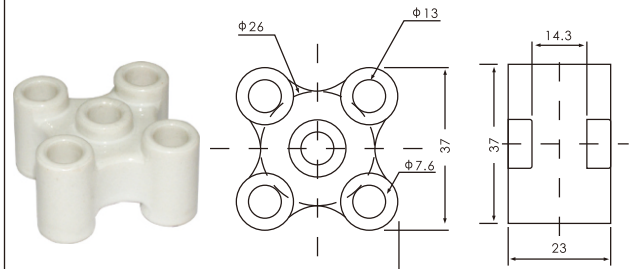

Flush Mounting Adapter
Y-57

Y-57H

PS-3S, PS-4S, PS-5S 3, 4, 5 Pin Electrode Holder

3 Hole Electrode Rod Separator
SUSQ-3

5 Hole Electrode Rod Separator
SUSQ-5

SL-6 Stainless

PS-3C Electrode Rod Coupling(Screw)