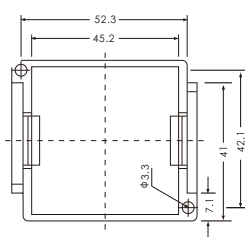

PF113A

PF113A-E

PTF14A

PTF14A-E

Y-20 Flush Mounting Adapter

Y-40 Flush Mounting Adapter

Y-50 Flush Mounting Adapter

AL-35 Aluminium DIN Rail

Flush Mounting Adapter
Y-57

Y-57H

PS-3S, PS-4S, PS-5S 3, 4, 5 Pin Electrode Holder

3 Hole Electrode Rod Separator
SUSQ-3

5 Hole Electrode Rod Separator
SUSQ-5

SL-6 Stainless

PS-3C Electrode Rod Coupling(Screw)