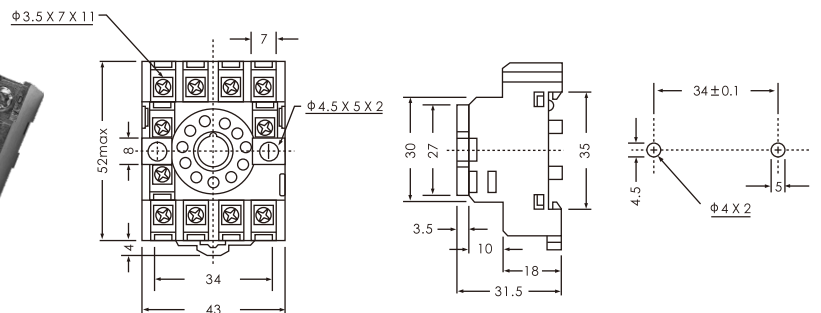

PF113A

PF113A-E

PTF14A

PTF14A-E

Y-20 Flush Mounting Adapter

Y-40 Flush Mounting Adapter

Y-50 Flush Mounting Adapter

AL-35 Aluminium DIN Rail