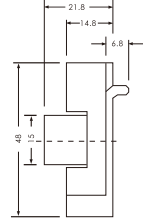

PF113A

PF113A-E

PTF14A

PTF14A-E

Y-20 Flush Mounting Adapter

Y-40 Flush Mounting Adapter

Y-50 Flush Mounting Adapter

AL-35 Aluminium DIN Rail

Flush Mounting Adapter
Y-57

Y-57H

PS-3S, PS-4S, PS-5S 3, 4, 5 Pin Electrode Holder

3 Hole Electrode Rod Separator
SUSQ-3

5 Hole Electrode Rod Separator
SUSQ-5

SL-6 Stainless

PS-3C Electrode Rod Coupling(Screw)