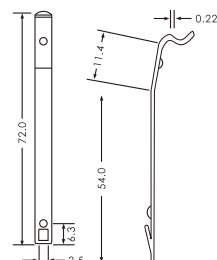

Flush Mounting Adapter
Y-57

Y-57H

PS-3S, PS-4S, PS-5S 3, 4, 5 Pin Electrode Holder

3 Hole Electrode Rod Separator
SUSQ-3

5 Hole Electrode Rod Separator
SUSQ-5

SL-6 Stainless

PS-3C Electrode Rod Coupling(Screw)

T3WC Dust Cover T3WS Soft Dust Cover

48C Dust Cover 48S Soft Dust Cover

Leaf Hold-Down Spring

SH-3

Y92H-3

Y92H-4

Y type to N type convert

N-3TB