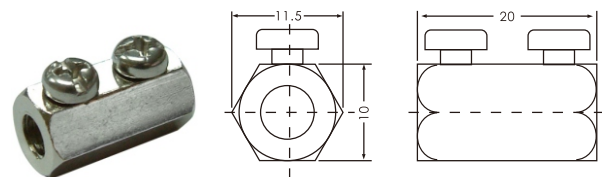

Flush Mounting Adapter
Y-57

Y-57H

PS-3S, PS-4S, PS-5S 3, 4, 5 Pin Electrode Holder

3 Hole Electrode Rod Separator
SUSQ-3

5 Hole Electrode Rod Separator
SUSQ-5

SL-6 Stainless

PS-3C Electrode Rod Coupling(Screw)

T3WC Dust Cover T3WS Soft Dust Cover

48C Dust Cover 48S Soft Dust Cover

Leaf Hold-Down Spring

SH-3

Y92H-3

Y92H-4

Y type to N type convert

N-3TB