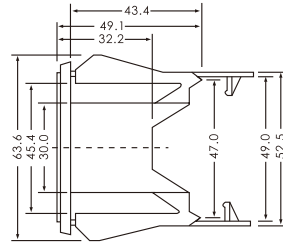

PF113A

PF113A-E

PTF14A

PTF14A-E

Y-20 Flush Mounting Adapter

Y-40 Flush Mounting Adapter

Y-50 Flush Mounting Adapter

AL-35 Aluminium DIN Rail

Flush Mounting Adapter
Y-57

Y-57H

PS-3S, PS-4S, PS-5S 3, 4, 5 Pin Electrode Holder

3 Hole Electrode Rod Separator
SUSQ-3

5 Hole Electrode Rod Separator
SUSQ-5

SL-6 Stainless

PS-3C Electrode Rod Coupling(Screw)