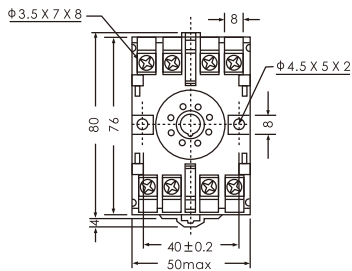

P2CF-08

PF085A

PF085A-E