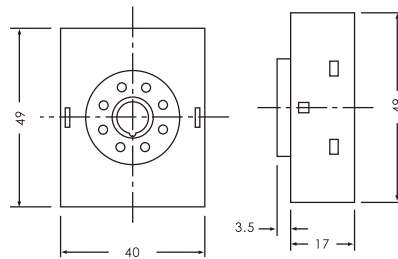

P3G-08

P3G-08E