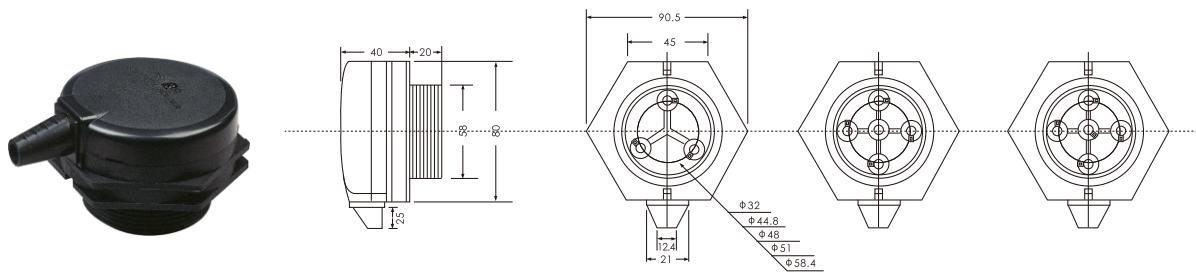

PF113A

PF113A-E

PTF14A

PTF14A-E

Y-20 Flush Mounting Adapter

Y-40 Flush Mounting Adapter

Y-50 Flush Mounting Adapter

AL-35 Aluminium DIN Rail

Flush Mounting Adapter
Y-57

Y-57H

PS-3S, PS-4S, PS-5S 3, 4, 5 Pin Electrode Holder

3 Hole Electrode Rod Separator
SUSQ-3

5 Hole Electrode Rod Separator
SUSQ-5

SL-6 Stainless

PS-3C Electrode Rod Coupling(Screw)