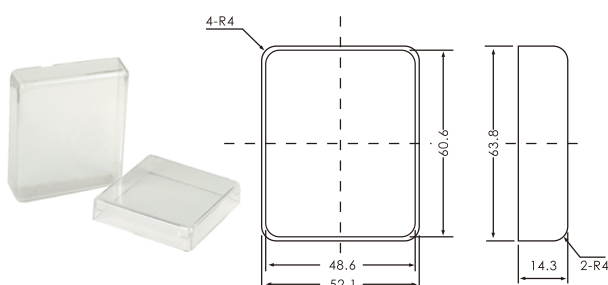

T3WC Dust Cover T3WS Soft Dust Cover