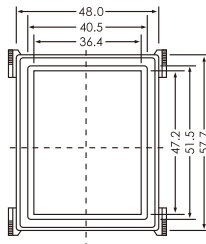

PF113A

PF113A-E

PTF14A

PTF14A-E

Y-20 Flush Mounting Adapter

Y-40 Flush Mounting Adapter

Y-50 Flush Mounting Adapter

AL-35 Aluminium DIN Rail

Flush Mounting Adapter
Y-57

Y-57H

PS-3S, PS-4S, PS-5S 3, 4, 5 Pin Electrode Holder

3 Hole Electrode Rod Separator
SUSQ-3

5 Hole Electrode Rod Separator
SUSQ-5

SL-6 Stainless

PS-3C Electrode Rod Coupling(Screw)