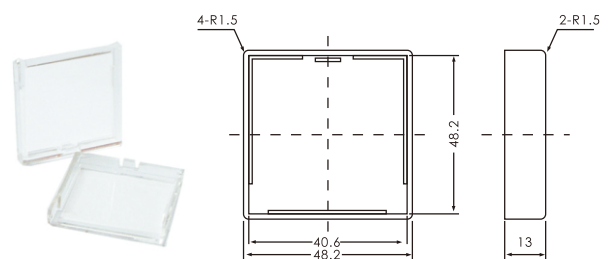

48C Dust Cover 48S Soft Dust Cover