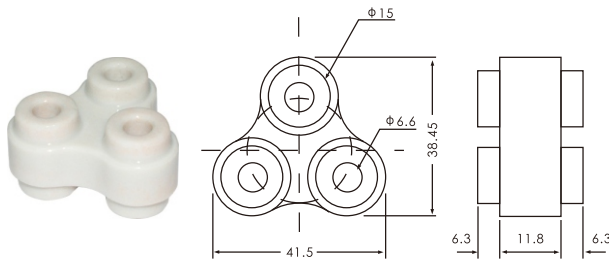

Flush Mounting Adapter
Y-57

Y-57H

PS-3S, PS-4S, PS-5S 3, 4, 5 Pin Electrode Holder

3 Hole Electrode Rod Separator
SUSQ-3

5 Hole Electrode Rod Separator
SUSQ-5

SL-6 Stainless

PS-3C Electrode Rod Coupling(Screw)