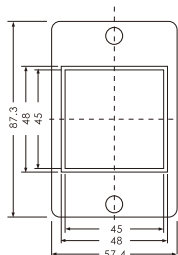

Flush Mounting Adapter
Y-57

Y-57H