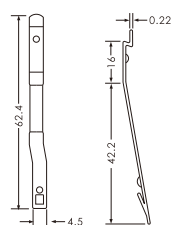

Flush Mounting Adapter
Y-57

Y-57H

PS-3S, PS-4S, PS-5S 3, 4, 5 Pin Electrode Holder

3 Hole Electrode Rod Separator
SUSQ-3

5 Hole Electrode Rod Separator
SUSQ-5

SL-6 Stainless

PS-3C Electrode Rod Coupling(Screw)

T3WC Dust Cover T3WS Soft Dust Cover

48C Dust Cover 48S Soft Dust Cover

Leaf Hold-Down Spring

SH-3

Y92H-3

Y92H-4

Y type to N type convert

N-3TB