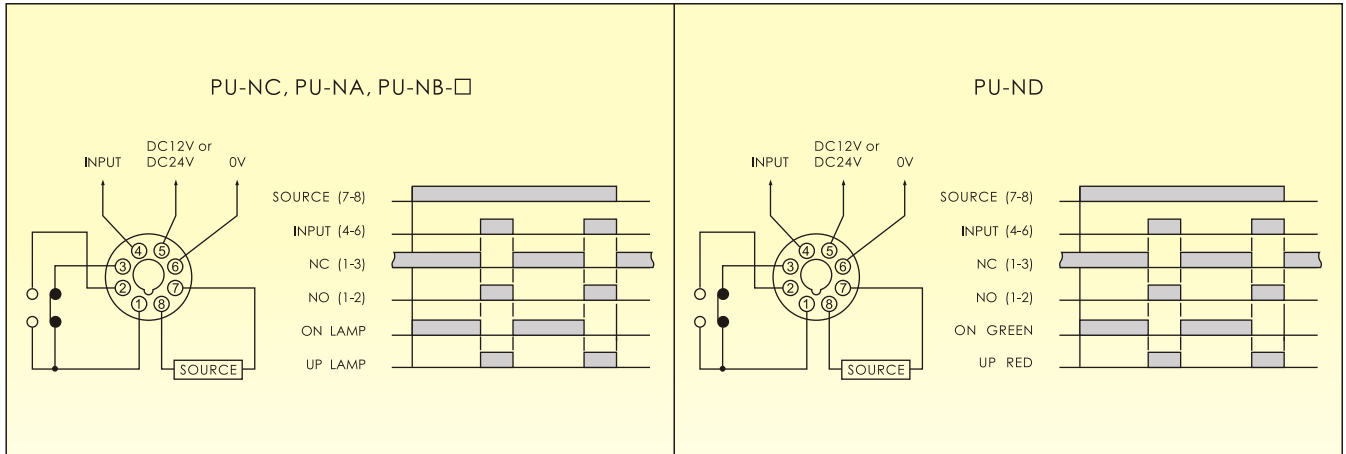

- Power supply for proximity and photoelectric switches
- NPN or PNP type combination obtainable by pushing the switch (PU-ND)
- Without change slide switch, can use for NPN or PNP type proximity and photoelectric switches (PU-NC, PU-NA, PU-NB-1, PU-NB-2, PU-NE)
- With DCV stabilizing device

## SPECIFICATIONS

MODEL	PU-NC	PU-ND	PU-NB-1	PU-NB-2	PU-NA	PU-NE
RATED VOLTAGE	AC(V): 110, 220, 380, 415, 440 50/60Hz		AC(V): 100~240V 50/60Hz			
INDICATOR OPERATING	ON-UP Two indicator lamp	ON-Green UP-Red	ON-UP Two indicator lamp			POWER-OUT Two lamp
OUTPUT VOLTAGE AND CURRENT	12VDC 100mA 24VDC 50mA		12VDC 250mA	24VDC 200mA	12VDC 250mA	
OUTPUT CONTACT	1C 5A 250VAC Resistive Load		1C 20A 250VAC Resistive Load			
L I F E	MECHANICAL		10 <sup>5</sup> times			
	ELECTRICAL		5×10 <sup>6</sup> times			
SETTING ERROR	---					
RESET TIME	---					
CONSUMED POWER	2VA					
AMBIENT TEMPERATURE	-10°C~+55°C					
AMBIENT HUMIDITY	45~85%RH					
WEIGHT	Approx. 145g		Approx. 105g		Approx. 120g	

CONNECTION DIAGRAMS & TIMING CHARTS

DIMENSIONS

**DIMENSIONS**

Surface Mounting ( N Type ) : Using 8PFA Socket

Surface Mounting ( N Type ) : Using 8PFA Socket

**ANV ELECTRIC CO., LTD.**

**Kaohsiung Headquarter**