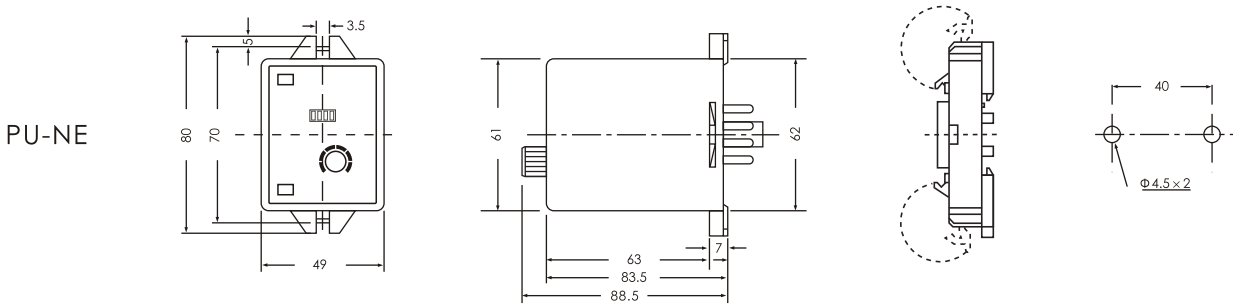

## SPECIFICATIONS

MODEL	PU-NC	PU-ND	PU-NB-1	PU-NB-2	PU-NA	PU-NE
RATED VOLTAGE	AC(V): 110, 220, 380, 415, 440 50/60Hz		AC(V): 100~240V 50/60Hz			
INDICATOR OPERATING	ON-UP Two indicator lamp	ON-Green UP-Red	ON-UP Two indicator lamp			POWER-OUT Two lamp
OUTPUT VOLTAGE AND CURRENT	12VDC 100mA 24VDC 50mA		12VDC 250mA	24VDC 200mA	12VDC 250mA	
OUTPUT CONTACT	1C 5A 250VAC Resistive Load		1C 20A 250VAC Resistive Load			
L I F E	MECHANICAL		10 <sup>5</sup> times			
	ELECTRICAL		5×10 <sup>6</sup> times			
SETTING ERROR	---					
RESET TIME	---					
CONSUMED POWER	2VA					
AMBIENT TEMPERATURE	-10°C~+55°C					
AMBIENT HUMIDITY	45~85%RH					
WEIGHT	Approx. 145g		Approx. 105g		Approx. 120g	

CONNECTION DIAGRAMS & TIMING CHARTS

DIMENSIONS

**DIMENSIONS**

Surface Mounting ( N Type ) : Using 8PFA Socket

Surface Mounting ( N Type ) : Using 8PFA Socket

**ANV ELECTRIC CO., LTD.**

**Kaohsiung Headquarter**