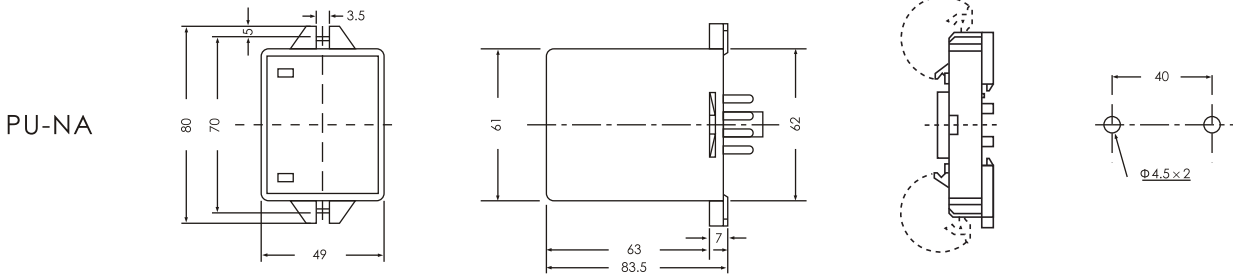

CONNECTION DIAGRAMS & TIMING CHARTS

DIMENSIONS

**DIMENSIONS**

Surface Mounting ( N Type ) : Using 8PFA Socket

Surface Mounting ( N Type ) : Using 8PFA Socket

**ANV ELECTRIC CO., LTD.**

**Kaohsiung Headquarter**