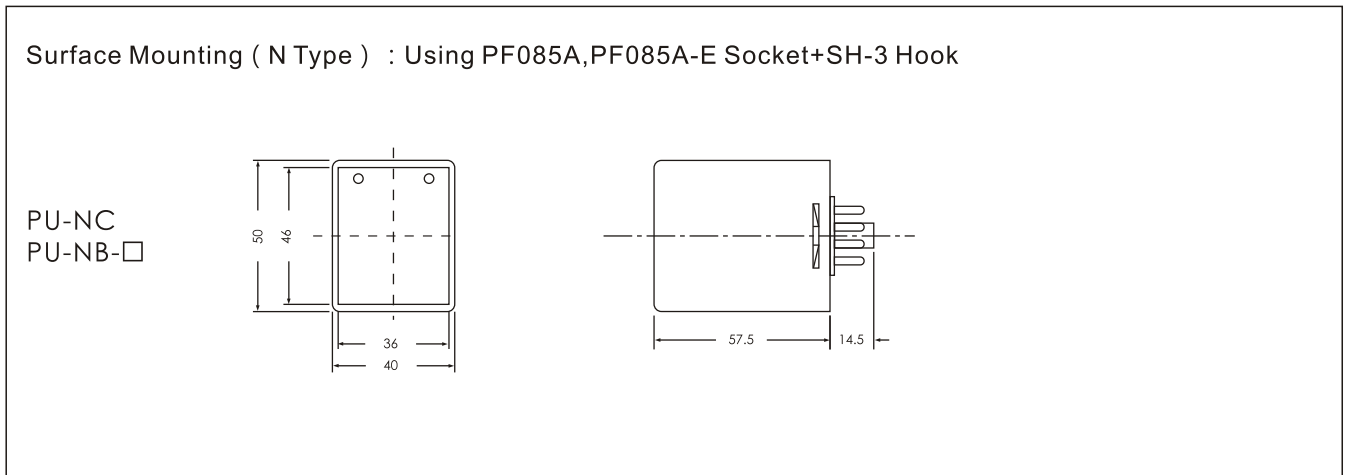

DIMENSIONS