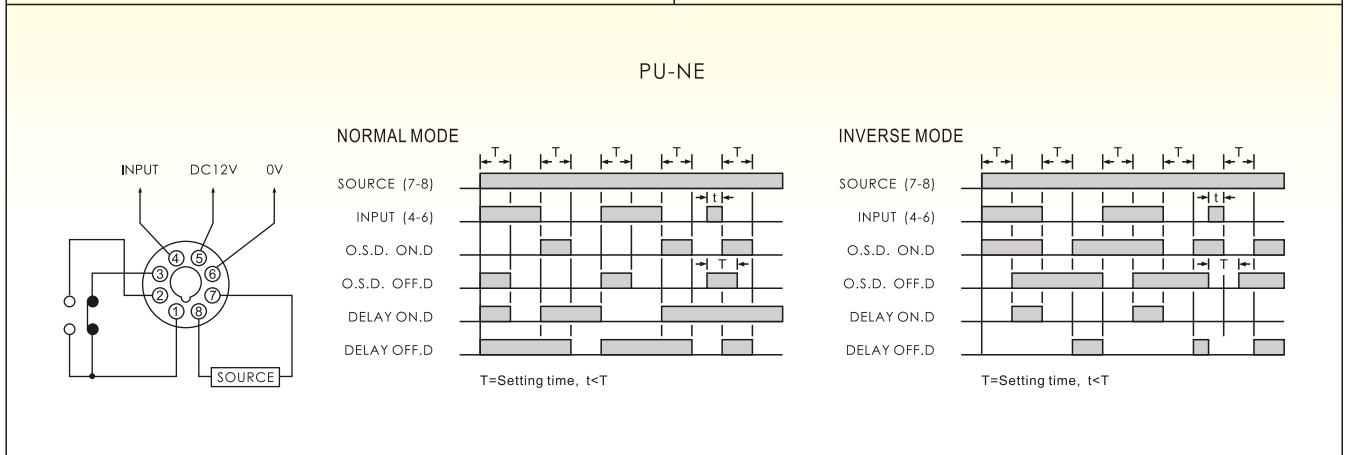

CONNECTION DIAGRAMS & TIMING CHARTS